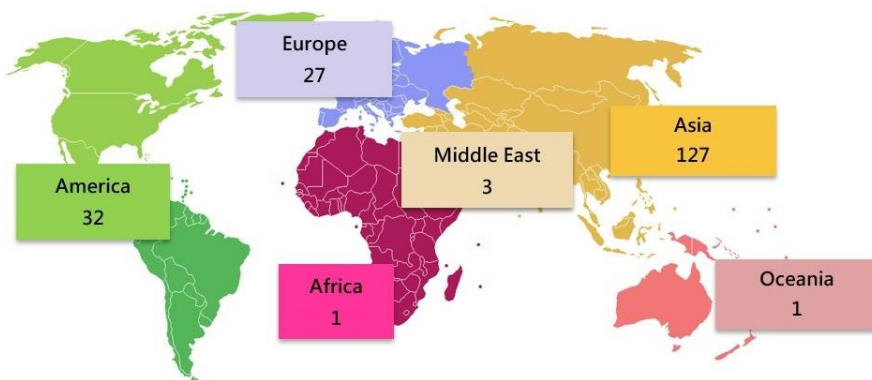

Hello Dear Friends!

UT Builds New Partnerships

In the spring semester of 2020, the University of Taipei has built partnerships with 15 higher education institutions from 9 countries: France, Portugal, Canada, South Korea, Thailand, Indonesia, Kazakhstan, Spain, and USA. Thanks to the advance of technology, online meetings and emails help us successfully communicate with each other in the difficult time of COVID-19. We look forward to exploring potential cooperation opportunities with our partner universities.

Partner Universities

2020.7.13 updated

Memorial University of Newfoundland,
Canada

Universidad de Almería, Spain

Chulalongkorn University, Thailand

Inha University, South Korea

Photo credit: official websites of Memorial University of Newfoundland, Universidad de Almería, Chulalongkorn University, and Inha University.